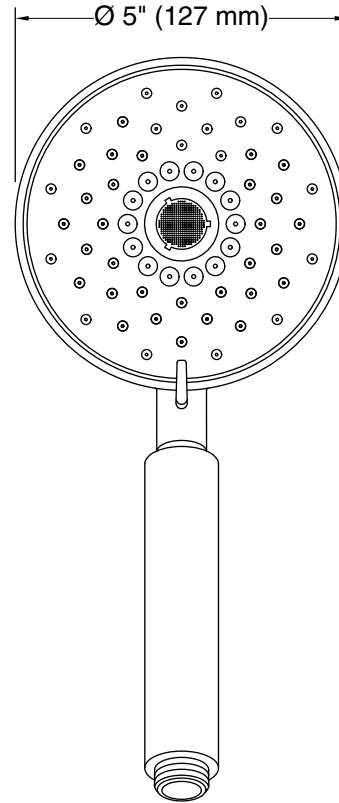

Technical Information

All product dimensions are nominal.

Drain included: No

Handshower:

Rated maximum flow: 1.75 gal/min (6.6 l/min)

Notes

Install this product according to the installation instructions.

Plumbing codes require an atmospheric vacuum breaker be installed in-line with handshowers. Please consult with local plumbing officials.

ADA, OBC, CSA B651 compliant when installed to the specific requirements of these regulations.